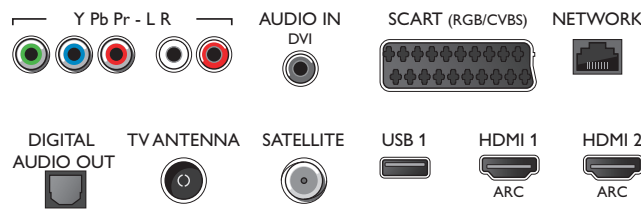

Accessories

- Included accessories: Remote Control, 2 x AA Batteries, Tabletop stand, Power cord, Quick start guide, Legal and safety brochure

Connections

Side

Rear

Issue date 2016-03-09

Version: 2.0.1

12 NC: 8670 001 35079
EAN: 87 18863 00830 0