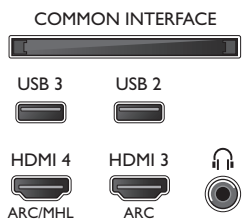

Dimensions

- Box dimensions (W x H x D): 1830 x 1104 x 212 mm
- Set dimensions (W x H x D): 1682 x 972 x 67 mm
- Set dimensions with stand (W x H x D): 1682 x 1036 x 334 mm
- VESA wall mount compatible: 600 x 400 mm
- Product weight: 50 kg
- Product weight (+stand): 51 kg
- Weight incl. Packaging: TBC kg

Accessories

- Included accessories: Remote Control, 2 x AA Batteries, Tabletop stand, Power cord, Quick start guide, Legal and safety brochure

Connections

Side

Rear

Issue date 2016-03-09

Version: 2.0.1

12 NC: 8670 001 35079
EAN: 87 18863 00830 0