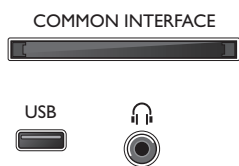

Color & Finishing

- TV Front: Black High Gloss

Accessories

- Included accessories: Remote Control, 2 x AAA Batteries, Power cord, Quick start guide, Legal and safety brochure, Table top stand

Connections

Side