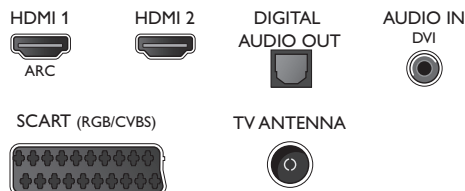

Rear

Issue date 2018-03-12

Version: 2.0.1

12 NC: 8670 001 51297
EAN: 87 18863 01474 5

© 2018 Koninklijke Philips N.V.
All Rights reserved.

Specifications are subject to change without notice.
Trademarks are the property of Koninklijke Philips N.V.
or their respective owners.

www.philips.com